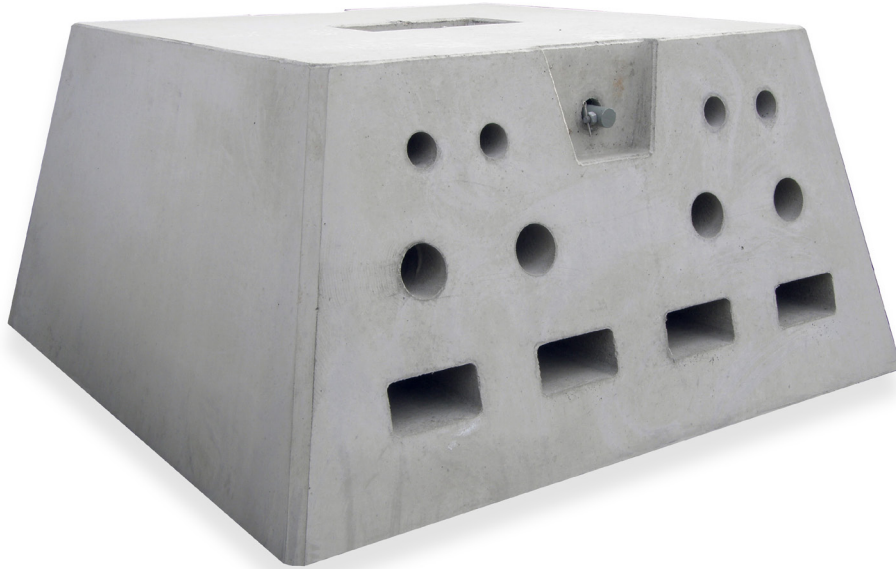

Keep it simple.

Less to buy. Less to maintain.

Our mooring allows the ground chain to be threaded directly onto the hitch rod.
No shackle or staple required.

\$1,000.00
4000 lb. Granite Block

\$ 184.99
Horseshoe Staple

\$ 57.99
1" Shackle

\$1,242.98

\$ 819.99
HMS 4000
(Dry weight: 4,450 lbs.)

\$ 00.00
Hitch Rod Included

Not Required

\$ 00.00
Shackle not required

\$ 819.99

For complete specs and 3D rendering of the HMS 4000, please go to habitatmooring.com.